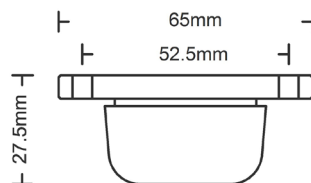

SPREADER LED

6600 SERIES

CABIN
DENMARK

Spreader lights for larger yachts.
The powerful LEDs illuminate with a very low power consumption

Circle housing of turned aluminum to fit under flat spreaders. Anodized or white lacquered surface.

Light cone 16° lit up area Ø 2m
Light cone 16 x 43° lit up area 2 x 5m
See also page 10.12

Internal driver for 12V - 24V DC, 3,6W
Dimmable with PWM dimmer, se page 10.10
Colour temperature: 4500k, CRI >85
Lifetime of LED >40.000h
Fixing: M5 screws AISI 316
1500mm cable
IP 67

SPREADER LED 6608-02

Material	Finish	LED	Part. No.
Aluminum	White	3x1,2W	6600-02WH 16
Aluminum	White	3x1,2W	6600-02WH 16x43
Aluminum	Black	3x1,2W	6608-02 16
Aluminum	Black	3x1,2W	6608-02 16x43
Aluminum	Titan	3x1,2W	6609-02 16
Aluminum	Titan	3x1,2W	6609-02 16x43