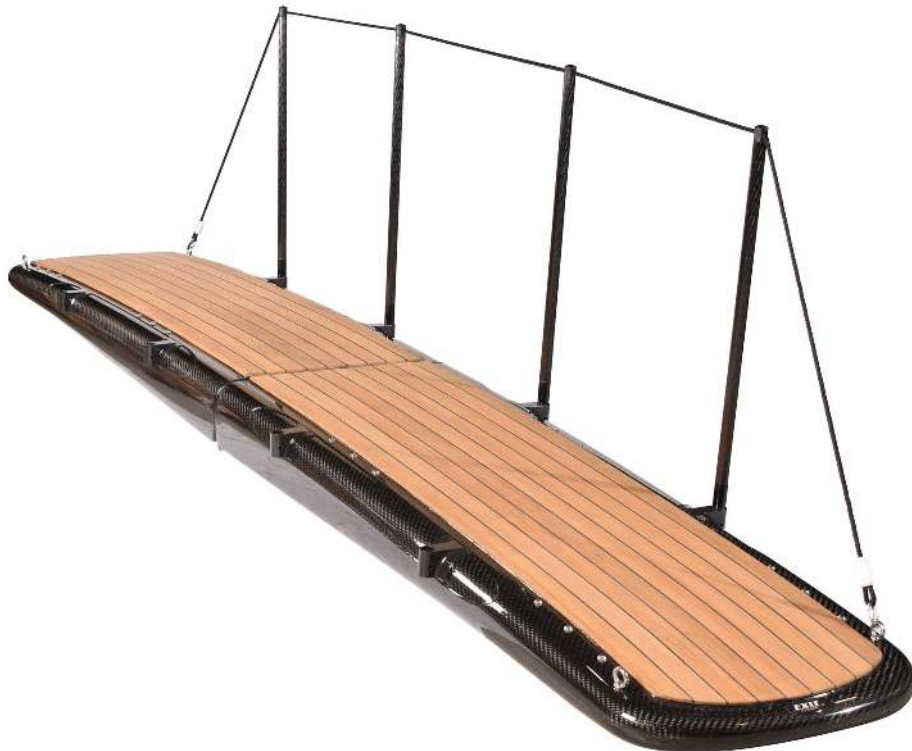

With male pin, wheels on a safe rigid caster, dock side eye bolts for trapeze, and guys. Integral carbon hinges with anti-folding restraint.

High gloss carbon fiber finishing with transparent anti-UV coating. Light grey non-slip tread finish.

Georgia **Georgia**

Gill Sans **Gill Sans**

Garamond **Garamond**

Franklin Gothic **Franklin Gothic**

Helvetica Neue **Helvetica Neue**

Options

Teak Walking Surface

Our teak walking surface is 100% hand-made and follows the elegantly rounded gangway design. We use high-quality, 10 mm sheets of teak. The combination of classic teak and modern carbon technology creates a stand-out accessory for your yacht: beautiful, strong, and surprisingly light.

Handrail

Handrails are a great addition to your gangway. They give a clear view of your path, providing safety. Our handrail kits include hard anodized aluminium stanchions, comfortable polyester lines, and stainless steel spring lock. They are easy to install by inserting the sliders in the recessed sockets below the gangway, until the spring lock clicks. Just pull on the slider to remove. You can customize colors for your rope and stanchions.