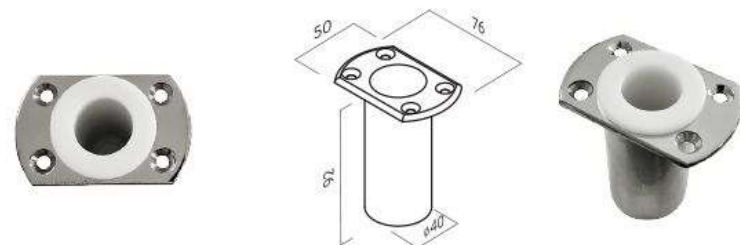

With male pin, wheels on a safe rigid caster, dock side eye bolts for trapeze, and guys. Integral carbon hinges with anti-folding restraint.

High gloss carbon fiber finishing with transparent anti-UV coating. Light grey non-slip tread finish.

Max load	1.000 Kg
----------	----------

Table of Contents

Technical Data Sheet	4
Female Deck Socket	5
Options	6 - 7 - 8
X-Wheels Option	9
Price List	10

Female Deck Sockets

Fittings

The most comprehensive range of **deck sockets** for your gangway. All come with an impeccable highly polished deck flange. A complete set of adapters is available to couple any pivot with any socket, up to 34 mm diameter.

Pic. 3 PREMIUM STAINLESS STEEL WITH KEY-LOCK - available also in BLACK HARD ANODIZED ALUMINIUM

With marine grade lock and key It needs a special bushing on the male pin.

Pic. 4 PREMIUM STAINLESS STEEL SQUARE FLANGE

Perfect to be installed on narrow toe rails.

Pic. 1

Pic. 2

Pic. 3

Pic. 4

Options

Custom Painting

Gangways, swim ladders, walking surfaces, wheels, sun awning poles, can be painted in different colors. Please refer to the table to choose your color combination.