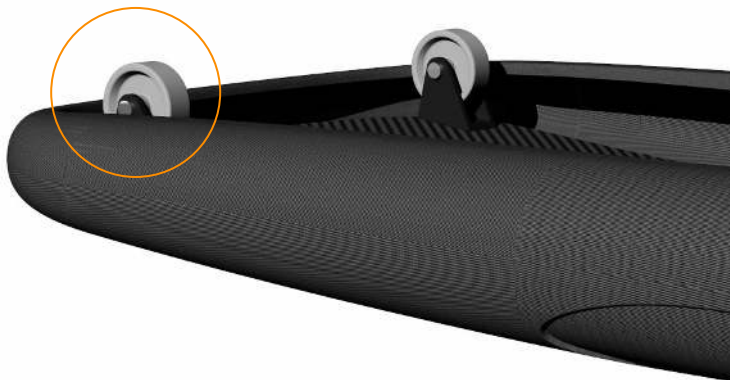

X-Wheels Option

Standard Wheels

Our standard, discreet, 63 mm diameter wheels on hard anodised aluminium rigid casters permanently fixed to the carbon structure. They don't spoil the smooth flowing lines of Anna, but allow the natural movement of the ship while you cross the gangway.