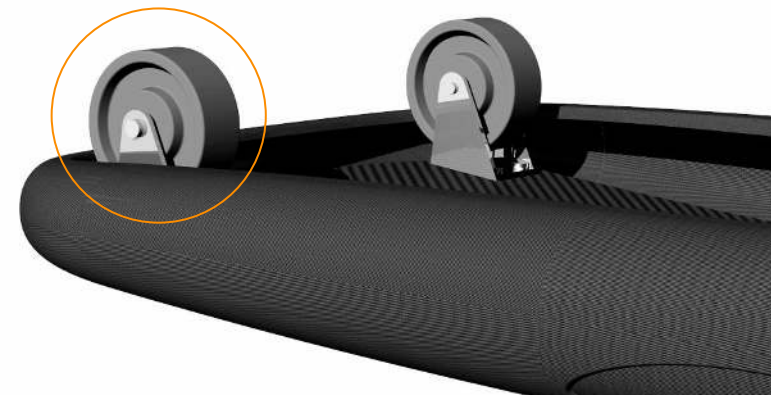

X-Wheels

Big, heavy-duty 100 mm diameter X-Wheels on AISI316 stainless steel rigid casters for additional clearance from the dock or use on irregular surfaces.

The casters are screwed on extra-strong stainless steel threaded plates and laminated inside the carbon fiber structure--like the fittings of Formula 1 engines and suspensions.