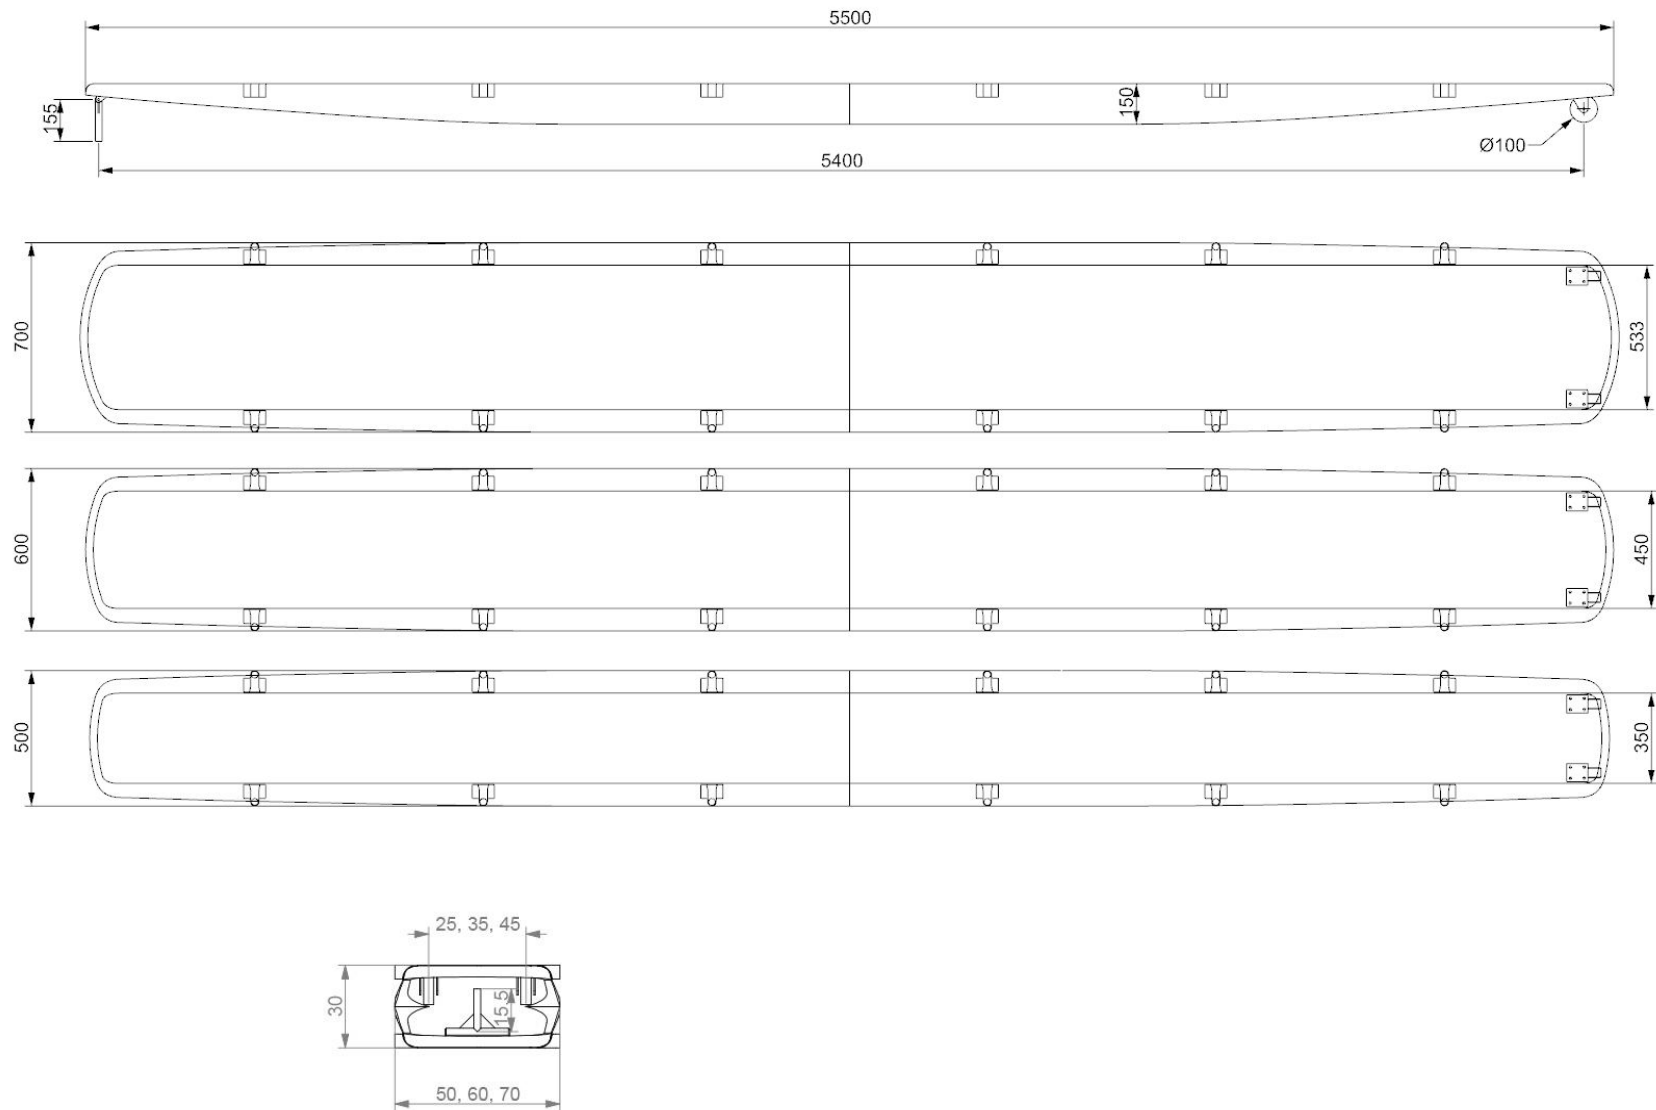

Spare parts kit included.

TECHNICAL DATA

Length open/close	550 / 275 cm
----------------------	--------------

Width	50, 60, 70 cm
-------	---------------

Weight	21 Kg to 31,5 Kg
--------	------------------

Max load	1.000 Kg
----------	----------

Table of Contents

Technical Data Sheet	4
Female Deck Socket	5
Options	6 - 7 - 8
X-Wheels Option	9
Price List	10

Female Deck Sockets

Fittings

The most comprehensive range of **deck sockets** for your gangway. All come with an impeccable highly polished deck flange. A complete set of adapters is available to couple any pivot with any socket, up to 34 mm diameter.