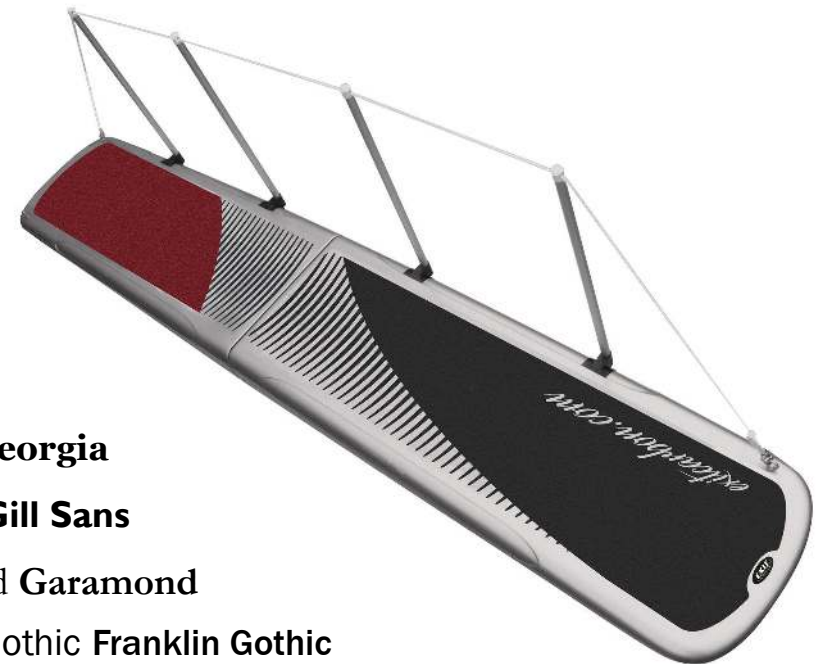

Options

Custom Painting

Gangways, swim ladders, walking surfaces, wheels, sun awning poles, can be painted in different colors. Please refer to the table to choose your color combination.

Our standard antiskid surface color is *RAL 7036 Platinum Grey*.

	RAL 7015 Slate Grey		RAL 3004 Purple
	AWLGRIP N1101 Whisper Grey		RAL 8001 Ochre Brown
	RAL 7036 Platinum Grey		RAL 1019 Grey Beige
	RAL 7044 Silk Grey		AWLGRIP N6103 Desert Sand
	AWLGRIP N8102 Oyster White		RAL 7032 Pebble Grey
	AWLGRIP G8009 Off White		AWLGRIP N5103 Majestic Blue
	AWLGRIP G8044 Snow White		RAL 5013 Cobalt Blue
			AWLGRIP N5100 Aristo Blue
			AWLGRIP N5110 Navy Blue
			AWLGRIP N5106 Royal Blue

For an unlimited choice of color, please contact us, explaining your needs.

Yacht Name

You can customize your gangway with your logo, yacht name, or a drawing. Our best selling option is the name/logo visible within the non-slip surface, but it can also be painted in any color different from the main color of the gangway, even metallic.

A range of 5 different fonts (Helvetica Neue, Gill Sans, Franklin Gothic, Georgia, Garamond) constitutes the basic configuration for the yacht name. Any other font, logo or drawing is also possible: just send us your **vectorial file, .ai, .dxf, or just the font type** and we will recreate the same graphics on the gangway..

Georgia **Georgia**

Gill Sans **Gill Sans**

Garamond **Garamond**

Franklin Gothic **Franklin Gothic**

Helvetica Neue **Helvetica Neue**