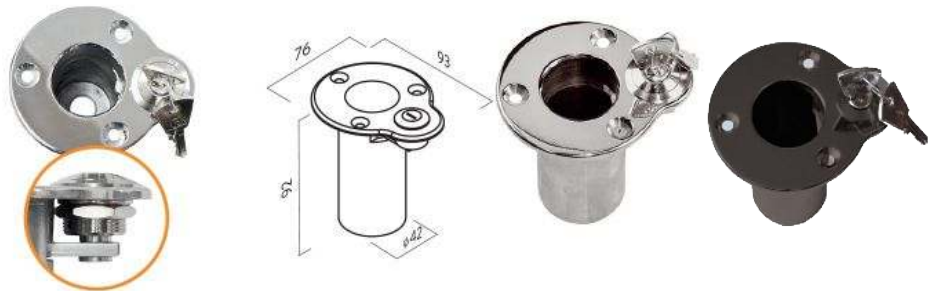

With male pin, wheels on a safe rigid caster, dock side eye bolts for trapeze, and guys. Integral carbon hinges with anti-folding restraint.

High gloss carbon fiber finishing with transparent anti-UV coating. Light grey non-slip tread finish.

Pic. 3 PREMIUM STAINLESS STEEL WITH KEY-LOCK - available also in BLACK HARD ANODIZED ALUMINIUM

With marine grade lock and key It needs a special bushing on the male pin.

Pic. 4 PREMIUM STAINLESS STEEL SQUARE FLANGE

Perfect to be installed on narrow toe rails.

Pic. 1

Pic. 2

Pic. 3

Pic. 4

Options

Custom Painting

Gangways, swim ladders, walking surfaces, wheels, sun awning poles, can be painted in different colors. Please refer to the table to choose your color combination.