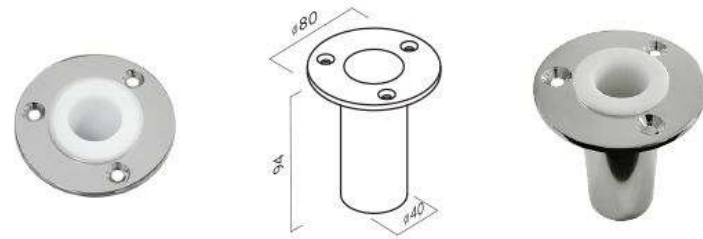

Female Deck Sockets

Fittings

The most comprehensive range of **deck sockets** for your gangway. All come with an impeccable highly polished deck flange. A complete set of adapters is available to couple any pivot with any socket, up to 34 mm diameter.

Finishing

We made no compromises: from surfaces polished in the same workshops used by Vicenza's famous gold jewelers, to solid CNC machining, this is the absolute best you can buy.

Pic. 1 STAINLESS STEEL

High quality, AISI316 welded socket with polished flange.

Pic. 2 PREMIUM STAINLESS STEEL - available also in BLACK HARD ANODIZED ALUMINIUM

A single block of AISI316 steel CNC machined for the smoothest effect.

Pic. 3 PREMIUM STAINLESS STEEL WITH KEY-LOCK - available also in BLACK HARD ANODIZED ALUMINIUM

With marine grade lock and key It needs a special bushing on the male pin.

Pic. 4 PREMIUM STAINLESS STEEL SQUARE FLANGE

Perfect to be installed on narrow toe rails.

Pic. 1