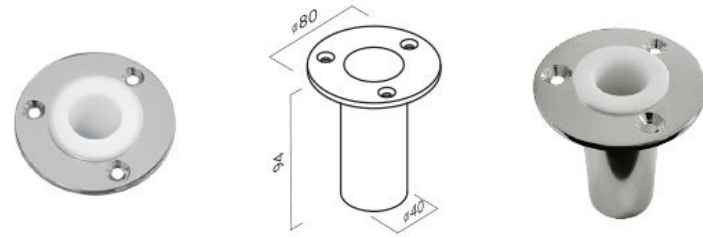

Female Deck Sockets

Fittings

The most comprehensive range of **deck sockets** for your gangway. All come with an impeccable highly polished deck flange. A complete set of adapters is available to couple any pivot with any socket, up to 34 mm diameter.

Finishing

We made no compromises: from surfaces polished in the same workshops used by Vicenza's famous gold jewelers, to solid CNC machining, this is the absolute best you can buy.

Pic. 1 STAINLESS STEEL

High quality, AISI316 welded socket with polished flange.

Pic. 2 PREMIUM STAINLESS STEEL - available also in BLACK HARD ANODIZED ALUMINIUM

A single block of AISI316 steel CNC machined for the smoothest effect.

Pic. 3 PREMIUM STAINLESS STEEL WITH KEY-LOCK - available also in BLACK HARD ANODIZED ALUMINIUM

With marine grade lock and key It needs a special bushing on the male pin.

Pic. 4 PREMIUM STAINLESS STEEL SQUARE FLANGE

Perfect to be installed on narrow toe rails.

Pic. 1