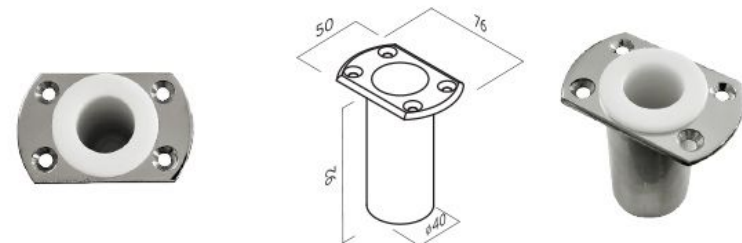

High quality, AISI316 welded socket with polished flange.

Pic. 2 PREMIUM STAINLESS STEEL - available also in BLACK HARD ANODIZED ALUMINIUM

A single block of AISI316 steel CNC machined for the smoothest effect.

Pic. 3 PREMIUM STAINLESS STEEL WITH KEY-LOCK - available also in BLACK HARD ANODIZED ALUMINIUM

With marine grade lock and key It needs a special bushing on the male pin.

Pic. 4 PREMIUM STAINLESS STEEL SQUARE FLANGE

Perfect to be installed on narrow toe rails.

Pic. 1

Pic. 2

Pic. 3

Pic. 4

Options

Custom Painting

Gangways, swim ladders, walking surfaces, wheels, sun awning poles, can be painted in different colors. Please refer to the table to choose your color combination.