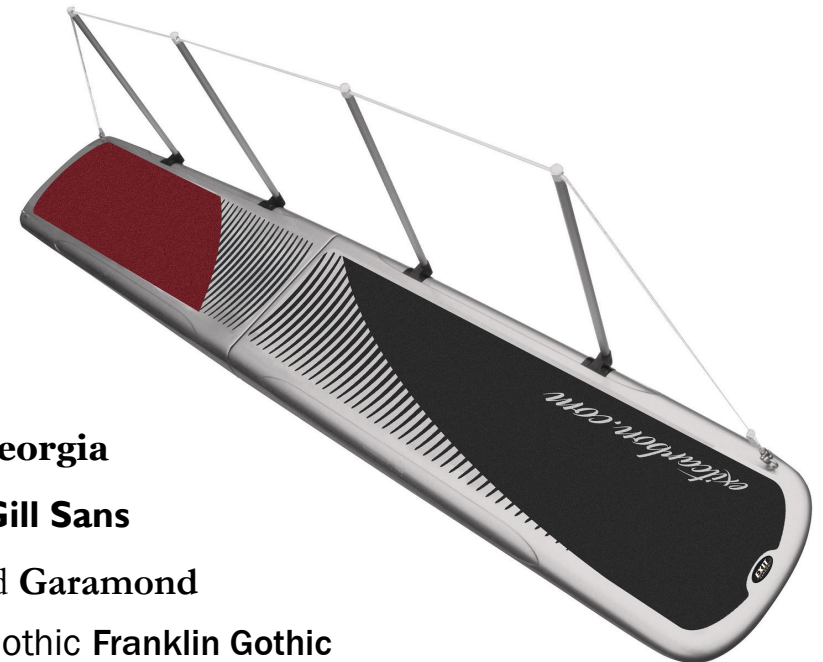

Options

Custom Painting

Gangways, swim ladders, walking surfaces, wheels, sun awning poles, can be painted in different colors. Please refer to the table to choose your color combination.

Our standard antiskid surface color is *RAL 7036 Platinum Grey*.

RAL 7015 Slate Grey	RAL 3004 Purple
AWLGRIP N1101 Whisper Grey	RAL 8001 Ochre Brown
RAL 7036 Platinum Grey	RAL 1019 Grey Beige
RAL 7044 Silk Grey	AWLGRIP N6103 Desert Sand
AWLGRIP N8102 Oyster White	RAL 7032 Pebble Grey
AWLGRIP G8009 Off White	AWLGRIP N5103 Majestic Blue
AWLGRIP G8044 Snow White	RAL 5013 Cobalt Blue
	AWLGRIP N5100 Aristo Blue
	AWLGRIP N5110 Navy Blue
	AWLGRIP N5106 Royal Blue

For an unlimited choice of color, please contact us, explaining your needs.

Yacht Name

You can customize your gangway with your logo, yacht name, or a drawing. Our best selling option is the name/logo visible within the non-slip surface, but it can also be painted in any color different from the main color of the gangway, even metallic.

A range of 5 different fonts (Helvetica Neue, Gill Sans, Franklin Gothic, Georgia, Garamond) constitutes the basic configuration for the yacht name. Any other font, logo or drawing is also possible: just send us your **vectorial file, .ai, .dxf, or just the font type** and we will recreate the same graphics on the gangway..

Georgia **Georgia**

Gill Sans **Gill Sans**

Garamond **Garamond**

Franklin Gothic **Franklin Gothic**

Helvetica Neue **Helvetica Neue**