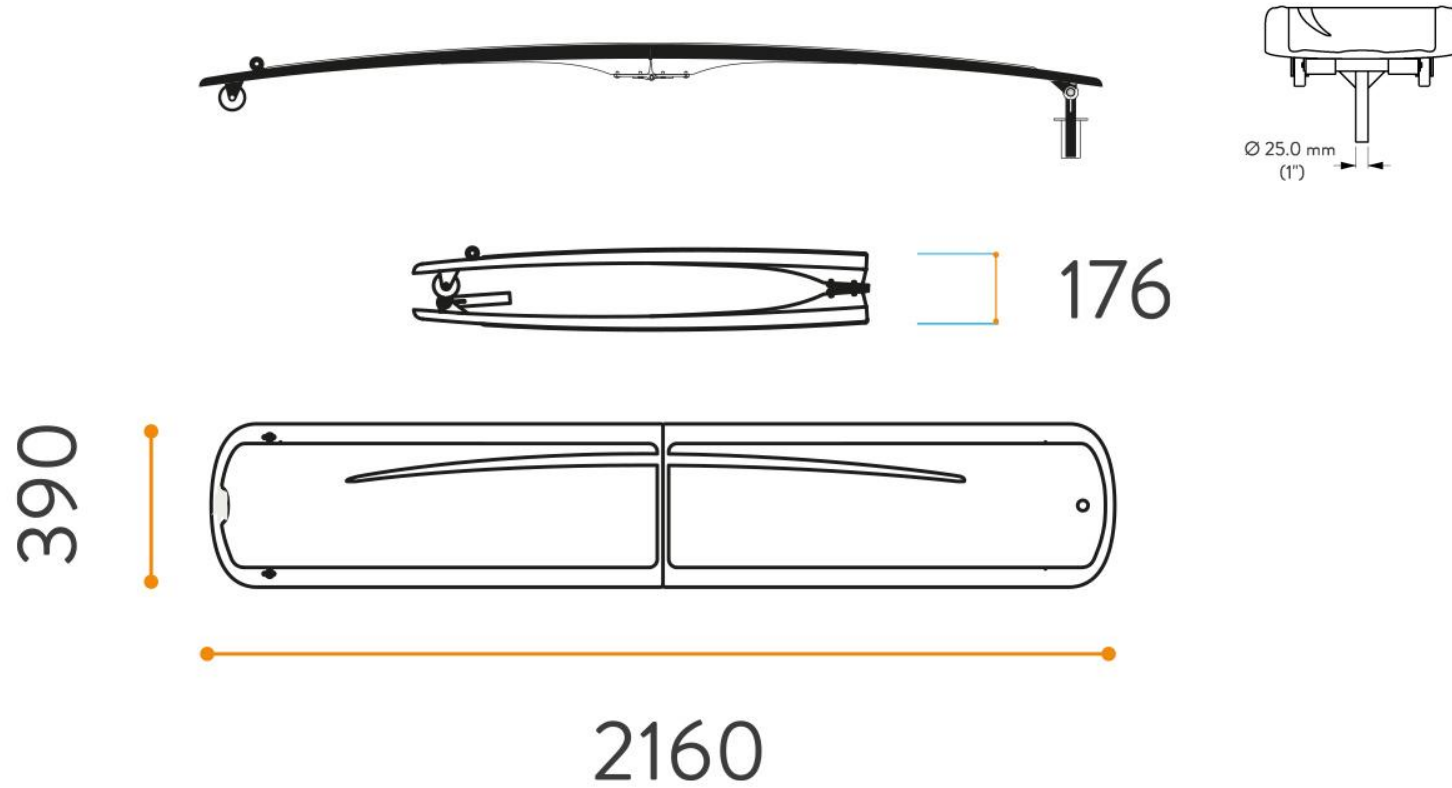

Calipso will bend about 1.5 cm for each 100 kg of weight, and weighs about 6.5 kg.

With deck pad (male pin on option), wheels on a safe rigid caster, dock side eye bolts for trapeze and guys.

High strength light alloy hinges with spring locked, sliding folding restraint.

Carbon fiber finishing with grey non-slip tread finish.

Spare parts kit included.

TECHNICAL DATA

Length open/folded	216/108.8 cm
Width	39 cm
Weight	6.5 Kg
Max load	400 Kg

Table of Contents

Description	4-5
Technical Data Sheet	6
Female Deck Socket	7
Options	8 - 9 -10
Price List	11

As her sisters, which are always the lightest gangways in their class, Calipso 216 is so simple to lower to the dock, while staying safely on your boat, thanks to its 6.5 kilos.

To store it, just unplug Calipso 216 from the deck socket, slide back the spring locked folding restraints, and store it into its weatherproof padded bag (p. 7).

Gangway unlocked (can be closed)

Gangway locked (open)

Female Deck Sockets

Fittings

The most comprehensive range of **deck sockets** for your gangway. All come with an impeccable highly polished deck flange. A complete set of adapters is available to couple any pivot with any socket, up to 34 mm diameter.