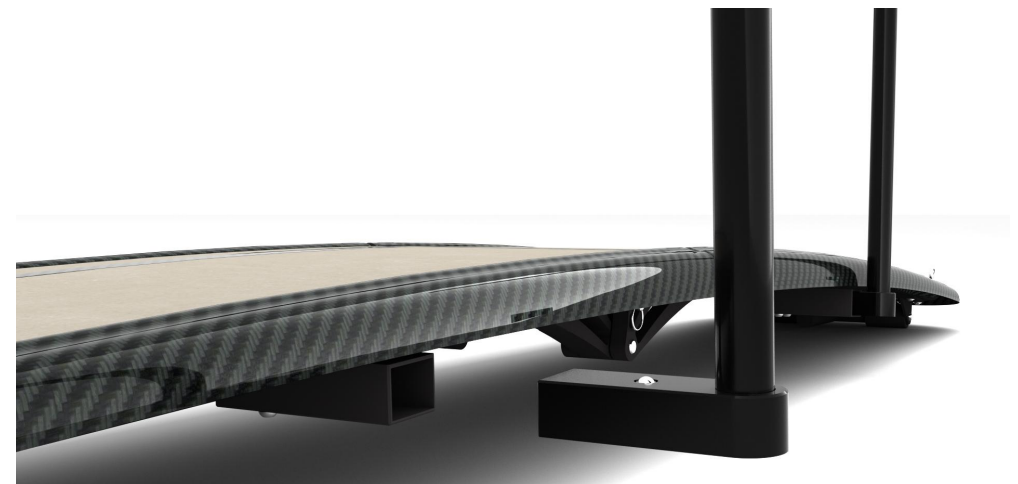

Calipso 216 is pure functional luxury

- Choose handrails

Either black hard anodized aluminum, or carbon stanchions, single or twin handrail, natural color or choice of color (p. 6).

Easy to set-up & stow

As her sisters, which are always the lightest gangways in their class, Calipso 216 is so simple to lower to the dock, while staying safely on your boat, thanks to its 6.5 kilos.

To store it, just unplug Calipso 216 from the deck socket, slide back the spring locked folding restraints, and store it into its weatherproof padded bag (p. 7).

Gangway unlocked (can be closed)

Gangway locked (open)