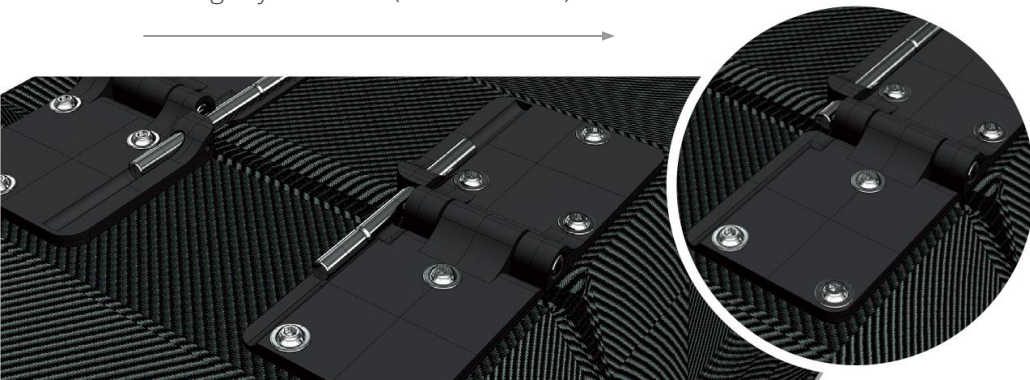

Among our stainless steel variants, including key-lockable sockets, and gunwale mounted square sockets (p. 4).

(*). Our autoclave cured, pre-preg carbon manufacturing doesn't need gelcoat, unlike common hand-wet lay-up or resin infusion technologies used by our competitors. This is why only Exit Carbon can truly offer the full visibility of carbon fiber.

Calipso 216 is pure functional luxury

- Choose handrails

Either black hard anodized aluminum, or carbon stanchions, single or twin handrail, natural color or choice of color (p. 6).

Easy to set-up & stow

As her sisters, which are always the lightest gangways in their class, Calipso 216 is so simple to lower to the dock, while staying safely on your boat, thanks to its 6.5 kilos.

To store it, just unplug Calipso 216 from the deck socket, slide back the spring locked folding restraints, and store it into its weatherproof padded bag (p. 7).

Gangway unlocked (can be closed)

Gangway locked (open)

Female Deck Sockets

Fittings

The most comprehensive range of **deck sockets** for your gangway. All come with an impeccable highly polished deck flange. A complete set of adapters is available to couple any pivot with any socket, up to 34 mm diameter.