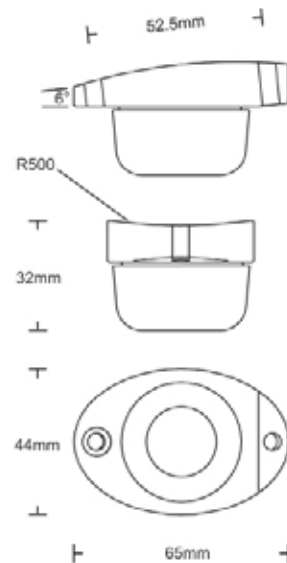

## 6510 SERIES

CABIN  
DENMARK

Spreader lights for larger yachts.  
The powerful LEDs illuminate with a very  
low power consumption

Made of turned aluminum to fit R500  
spreader profile. Black anodized surface.

Ligth cone 16° lit up area Ø 2m  
See also page 10.13

Internal driver for 12V - 24V DC, 3,6W  
Dimmable with PWM dimmer, se page 10.10  
Colour temperature: 4000k, CRI >85  
Lifetime of LED >40.000h  
Fixing: M5 screws AISI 316  
2500mm cable  
IP 67

SPREADER LED 6518-02

Material	Finish	LED	Part. No.
Aluminum	Black	3x1,2W	6518-02 16