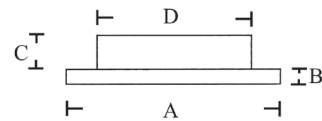

LED: 30
Light output: 260lm
Power consumption: 3W
Colour temp: 3000k
CRI> 80
Lightcone>120°
Lifetime>40.000h
Fixing: 2 springs
IP44

Internal driver for 12V DC (11-16V)
Internal driver for 24V DC (23-29V)

Dimensions	mm	in
A	86	3.39
B	2.5	0.10
C	21	0.83
D	75	2.92

DOWNLIGHT 5583ALS

Model	Material	Finish	LED	Part. No.
5583ALS	Aluminium	Titan	30x0,1W LED	5583ALS
5583ALS	Aluminium	Titan	30x0,1W LED	5583ALS 24V